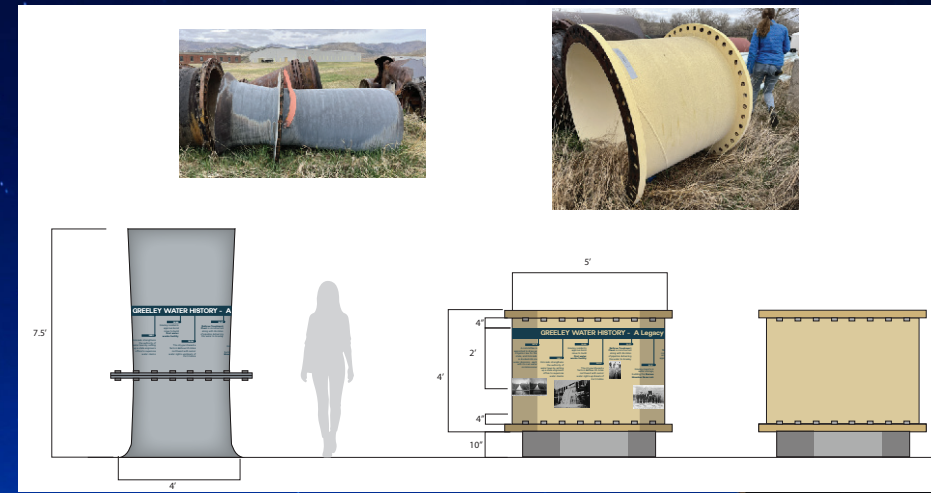

# cascadia

design evolution

may 2026

**NORRIS  
DESIGN**

THE WATER VALLEY COMPANY

key map

plaza gateway feature

architecture depicted is based on early concept work and has since updated as design progresses