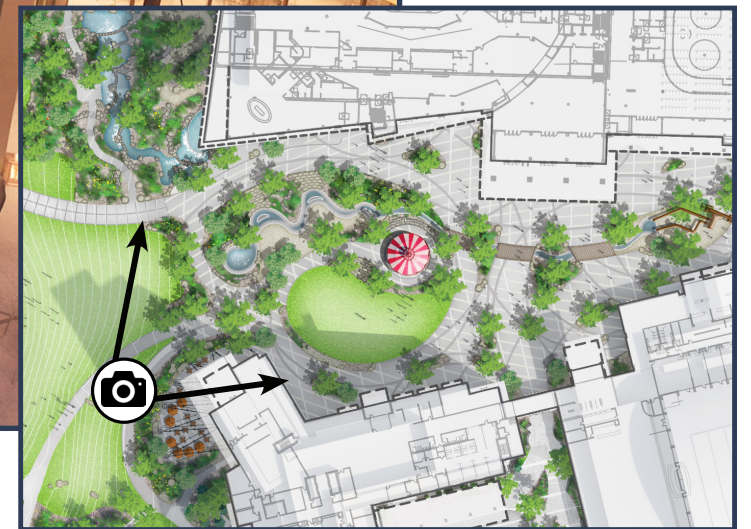

MATTEL  
**WONDER**  
INDOOR WATERPARK

ARTIST CONCEPTUAL RENDERING. ©2026 Mattel.

MATTEL  
**WONDER**  
INDOOR WATERPARK™

ARTIST CONCEPTUAL RENDERING. ©2026 Mattel.

key map

**plaza amenities - night**

architecture depicted is based on early concept work and has since updated as design progresses

Arena Interior: Entry Lobby

Arena Interior: Main Concourse

EAGLES COUNTRY

CASCADIA ARENA

CASCADIA ARENA

Arena Interior: Interior Bowl

POPULOUS

Arena Interior: Interior Bowl @ the Eagles Nest

Arena Interior: Suite Level Bar

key map

**arena infinity pool**

architecture depicted is based on early concept work and has since updated as design progresses

**show pond fountain - looking west**

*architecture depicted is based on early concept work  
and has since updated as design progresses*

**bird's-eye showpond concert - looking south**

*architecture depicted is based on early concept work and has since updated as design progresses*

Arena Exterior: VIP Entry

Arena Interior: Bunker Club - West