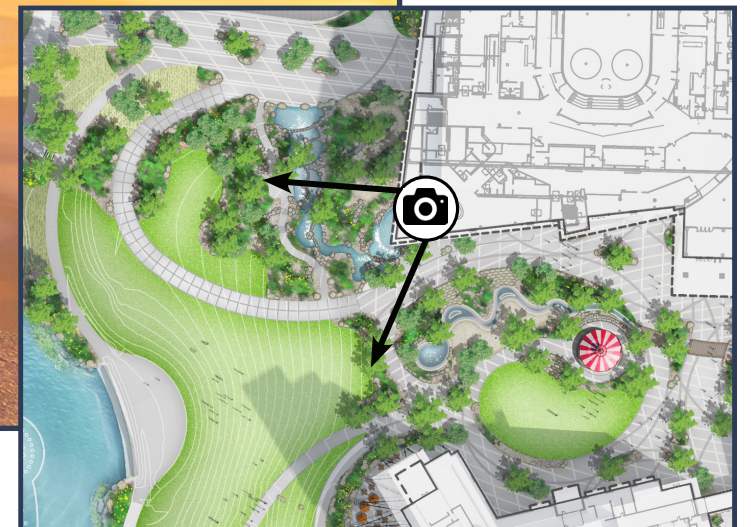

Arena Interior: Entry Lobby

Arena Interior: Main Concourse

EAGLES COUNTRY

CASCADIA ARENA

CASCADIA ARENA

Arena Interior: Interior Bowl

POPULOUS

Arena Interior: Interior Bowl @ the Eagles Nest

Arena Interior: Suite Level Bar

key map

**arena infinity pool**

architecture depicted is based on early concept work and has since updated as design progresses

**show pond fountain - looking west**

*architecture depicted is based on early concept work  
and has since updated as design progresses*

**bird's-eye showpond concert - looking south**

*architecture depicted is based on early concept work and has since updated as design progresses*

Arena Exterior: VIP Entry

Arena Interior: Bunker Club - West

**water wall - looking south**

*architecture depicted is based on early concept work  
and has since updated as design progresses*

**hotel event space - looking west**

*architecture depicted is based on early concept work and has since updated as design progresses*