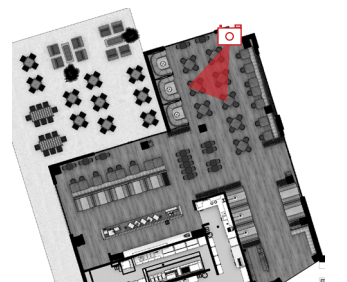

Arena Interior: Suite Level Bar

key map

**arena infinity pool**

architecture depicted is based on early concept work and has since updated as design progresses

**show pond fountain - looking west**

*architecture depicted is based on early concept work  
and has since updated as design progresses*

**bird's-eye showpond concert - looking south**

*architecture depicted is based on early concept work and has since updated as design progresses*

Arena Exterior: VIP Entry

Arena Interior: Bunker Club - West

**water wall - looking south**

*architecture depicted is based on early concept work  
and has since updated as design progresses*

**hotel event space - looking west**

*architecture depicted is based on early concept work and has since updated as design progresses*

ROCKY MOUNTAIN GRAND  
HOTEL AND SPA

MOUNTAIN

Love  
Greeley

DAVIS  
PARTNERSHIP  
ARCHITECTS

HOTEL RESTAURANT

4-TOP TABLES & CANOPY BOOTHS

HOTEL LOBBY |

HOTEL CONFERENCE