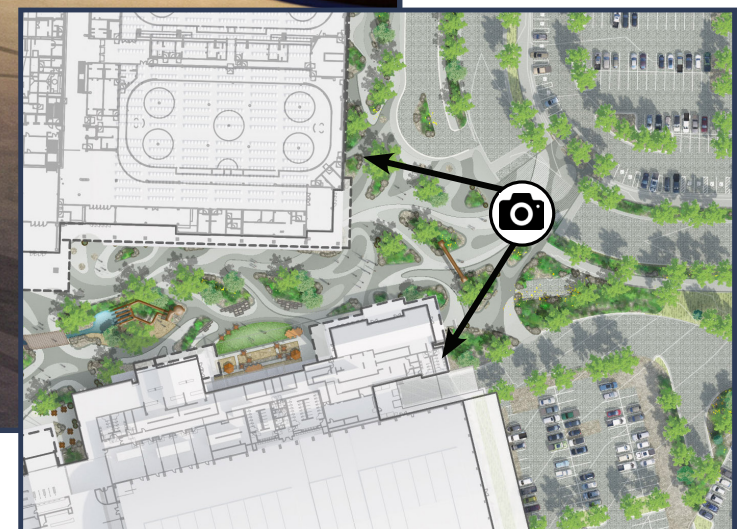

# cascadia

design evolution

may 2026

**NORRIS  
DESIGN**

THE WATER VALLEY COMPANY

key map

plaza gateway feature

architecture depicted is based on early concept work and has since updated as design progresses

Arena Exterior: Entry & Plaza

YHC Interior: Center Training Rink

MATTEL  
**WONDER**  
INDOOR WATERPARK

ARTIST CONCEPTUAL RENDERING. ©2026 Mattel.

MATTEL  
**WONDER**  
INDOOR WATERPARK™

fisher-price

ARTIST CONCEPTUAL RENDERING. ©2026 Mattel.

Arena Interior: Entry Lobby

Arena Interior: Main Concourse

EAGLES COUNTRY

CASCADIA ARENA

CASCADIA ARENA

Arena Interior: Interior Bowl

POPULOUS

Arena Interior: Interior Bowl @ the Eagles Nest

Arena Interior: Suite Level Bar

key map

**arena infinity pool**

architecture depicted is based on early concept work and has since updated as design progresses

**show pond fountain - looking west**

*architecture depicted is based on early concept work  
and has since updated as design progresses*